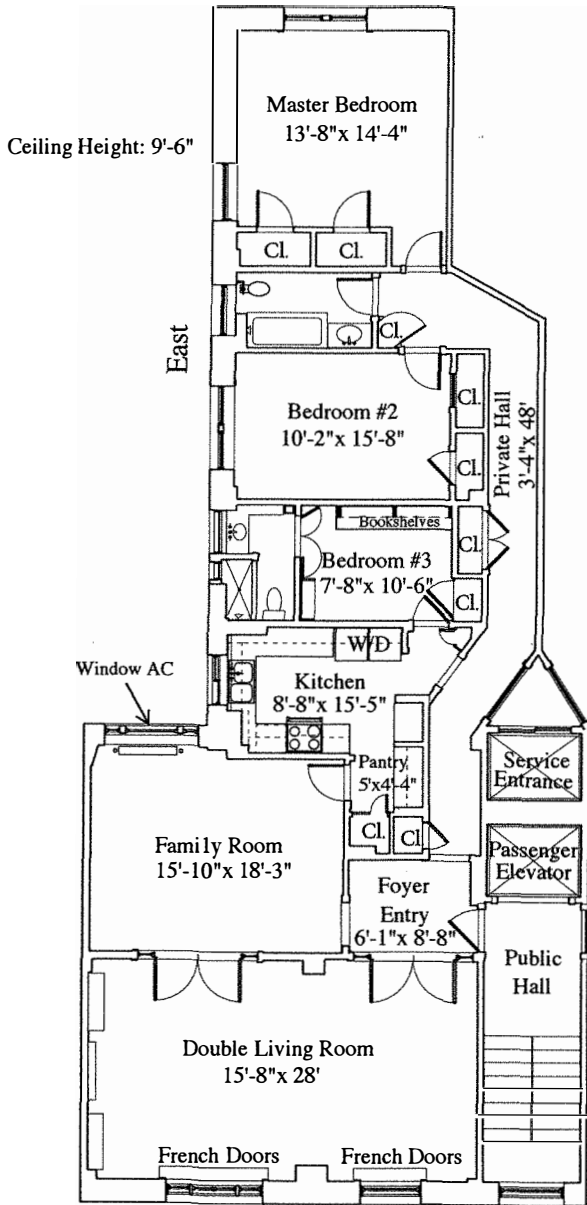

Original Plan
316 West 79th Street
12E

North View
Riverside Park

Alternative Plan
316 West 79th Street
12E

North View
Riverside Park