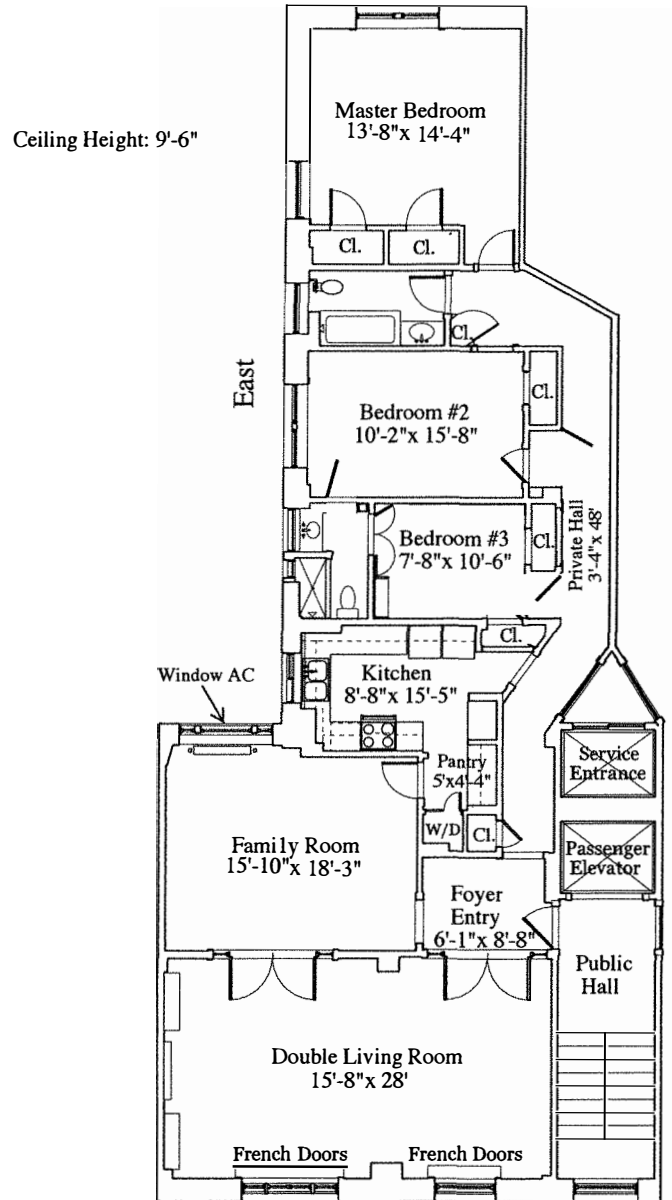

Original Plan
316 West 79th Street
12E

North View
Riverside Park

Alternative Plan
316 West 79th Street
12E

North View
Riverside Park